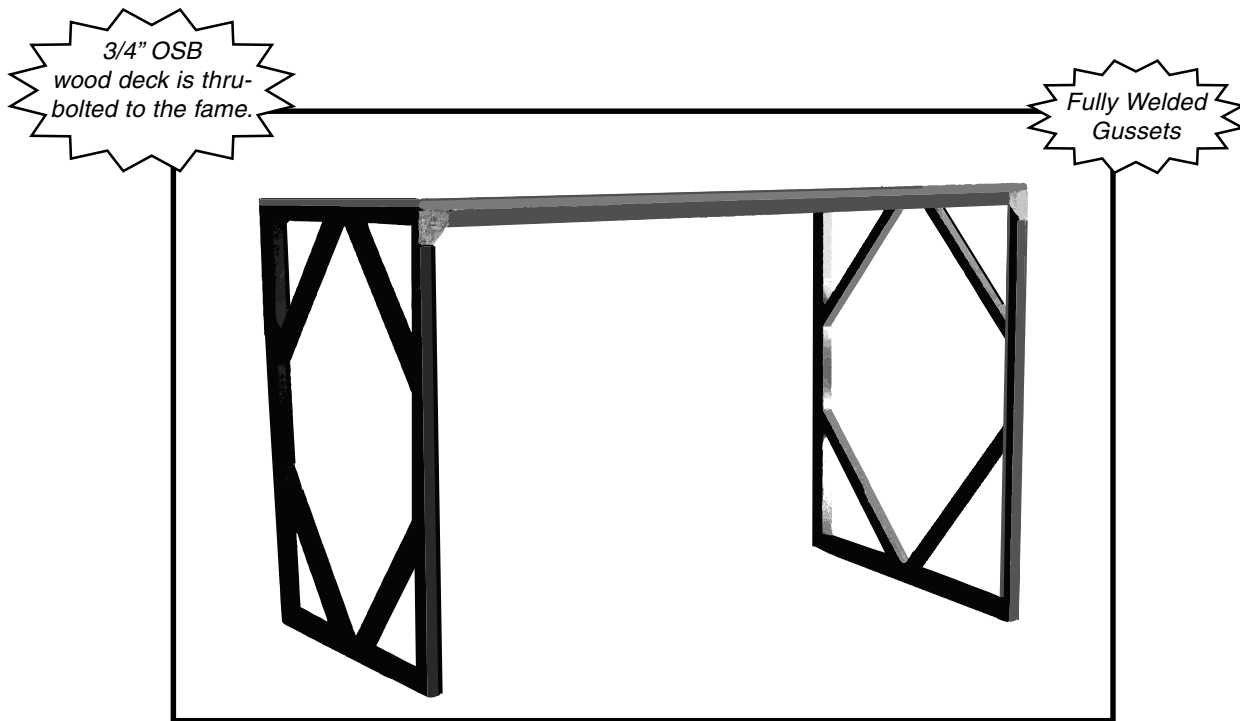

## Portable Pallet Deck 1100 Series

The Bohanna & Pearce Pallet Deck is a portable decking system that increases your trailer load capacity while decreasing claims. 2" x .120" wall steel tubing throughout the entire frame and support members. All seams and joints are completely welded.

*Safety Orange Color*

| Model No. | Overall Width | Inside Width | Overall Height | Inside Height | Depth |
|-----------|---------------|--------------|----------------|---------------|-------|
| 1100-001  | 92"           | 88"          | 59"            | 57"           | 46"   |

**Options Available:**

Different load height clearance

Color choice