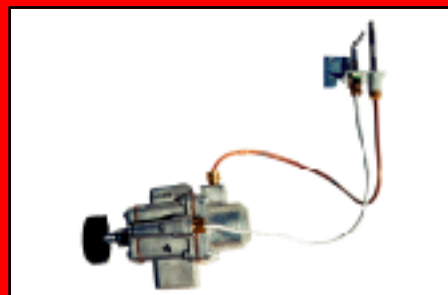

Safety Valve w/ Pilot Light