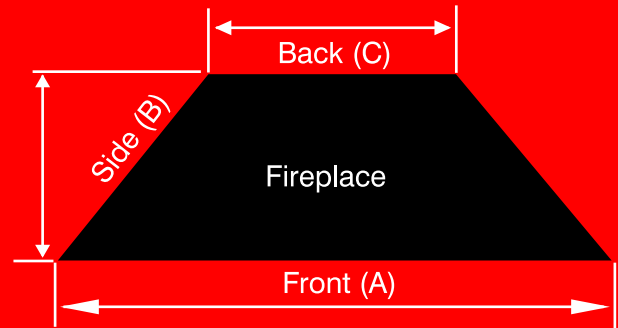

Gas Log Sizing

Gas Log Size	A	B	C
18"	24"	14"	16"
24"	30"	16"	22"
30"	36"	16"	28"

Minimum Openings