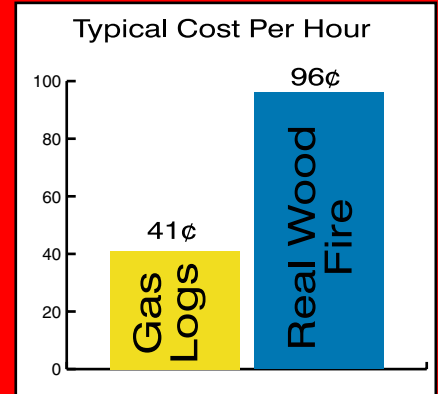

All Sets Available in Natural Gas or Liquid Propane. A safety valve is included with all propane sets. Thermal outputs range from 30,000 b.t.u. to 90,000 b.t.u. depending on set size and configuration