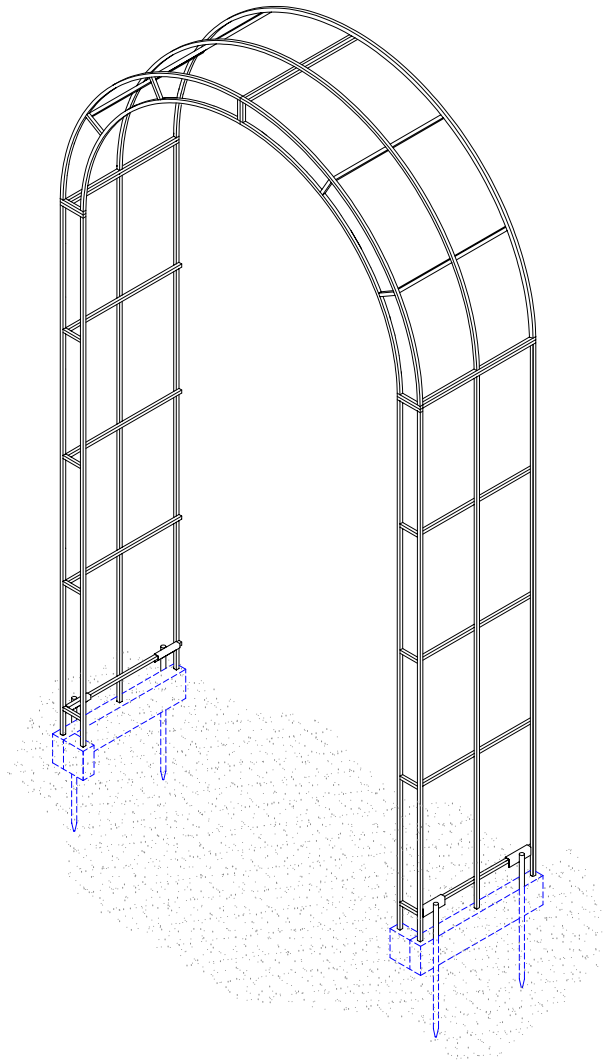

KENSINGTON ARCHES

2003 List Price Sheet Arches and Arch Accessories

Kensington Arches

Single Face

Rev.: [REDACTED]

Item #	UPC Code	Model	Size W x D x H	Pack	Wt Ea./Lbs	Order Each	List Price
5087-KD	078616001230	16" Single face	48" x 16" x 89"	1	55		\$159.59
5085-KD	078616904654	24" Single face	48" x 24" x 89"	1	71		\$244.05
5085-KD-S	078616001438	24" Single face & scrolls	48" x 24" x 89"	1	71		\$270.83

Accessories

5095-KD	078616001216	24" Flat extension single	12" x 4" x 24"	1	8		\$68.95
5090-KD	078616902223	24" Round extension single	24" x 14" x 24"	1	12		[REDACTED]
5095-KD-S	078616001476	24" Flat extension single & scrolls	12" x 4" x 24"	1	10		[REDACTED]
5090-KD-S	078616001452	24" Round extension single & scrolls	24" x 14" x 24"	1	15		\$90.55
5104	078616001407	Arbor anchor kit posts	--- x --- x 16"	1	4		[REDACTED]

Double Face

5082-KD-S	078616001377	24" Double face & scrolls	48" x 24" x 89"	1	75		\$393.40
-----------	--------------	---------------------------	-----------------	---	----	--	----------

Accessories

5094-KD-S	078616001414	24" Flat extension double & scrolls	12" x 4" x 24"	1	12		\$85.43
5092-KD-S	078616001391	24" Round extension double & scrolls	24" x 14" x 24"	1	18		\$95.73
5102-KD		Gate for any 48" Kensington	48" x 36"	1	15		\$91.67

* To order "Unfinished" add "-U" to model number Less 5%

THE KENSINGTON FAMILY OF ARCHES

Bohanna & Pearce, Inc.

724 East Grant Line Road, Tracy, CA 95304 (800) 772-3978 Fax (209) 833-9238

KENSINGTON ARCH SINGLE FACE & ANCHORING KIT ASSEMBLY