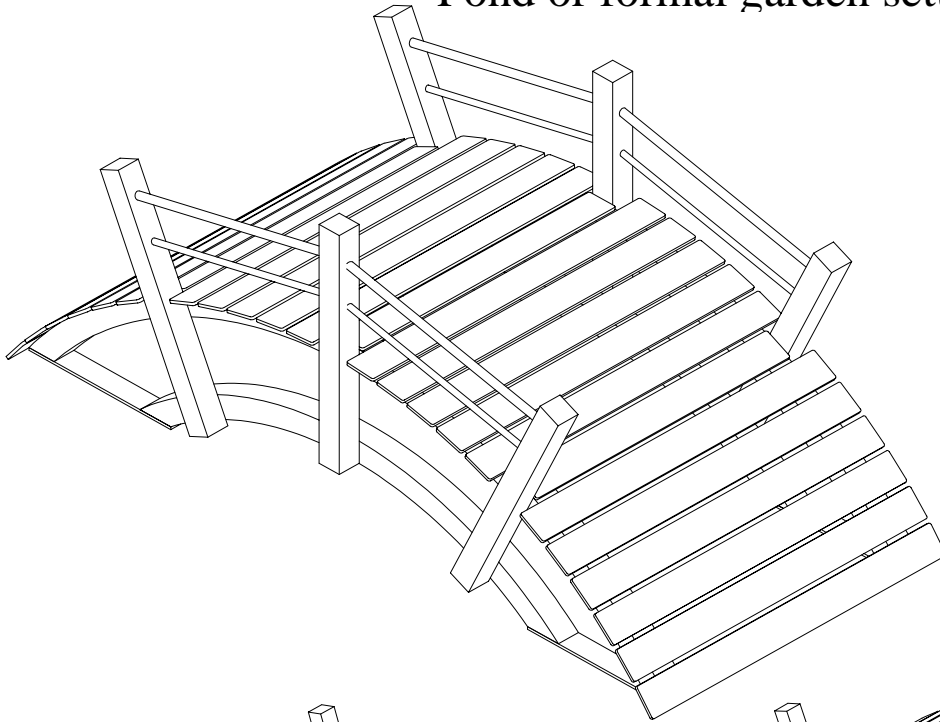

Quiet Reflections

Garden Bridges

The perfect accent piece by the Pond or formal garden setting.

QR-48