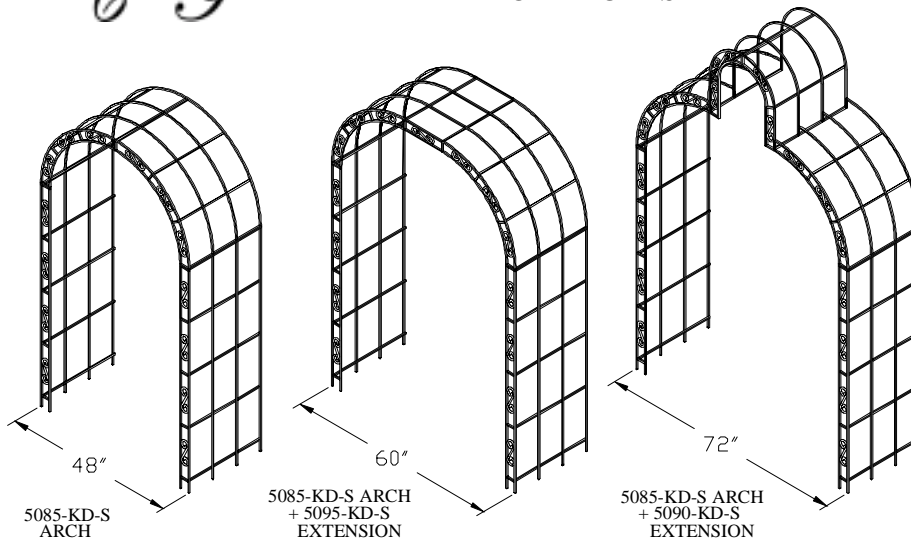

THE KENSINGTON FAMILY OF ARCHES

Bohanna & Pearce, Inc.

724 East Grant Line Road, Tracy, CA 95304 (800) 772-3978 Fax (209) 833-9238