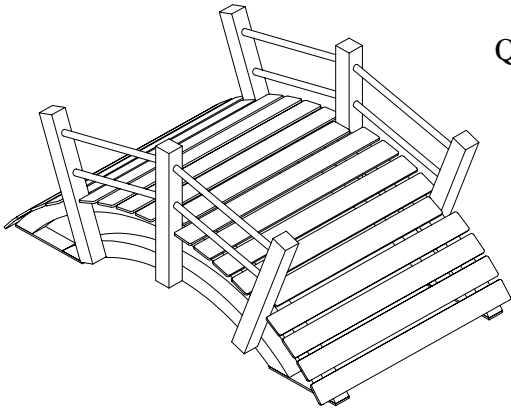

Quiet Reflections

Garden Bridges

The perfect accent piece by the Pond or formal garden setting.

QR-24

Bohanna & Pearce, Inc.

724 East Grant Line Road, Tracy, CA 95304, Phone: (800) 772-3978 Fax: (209) 833-9238