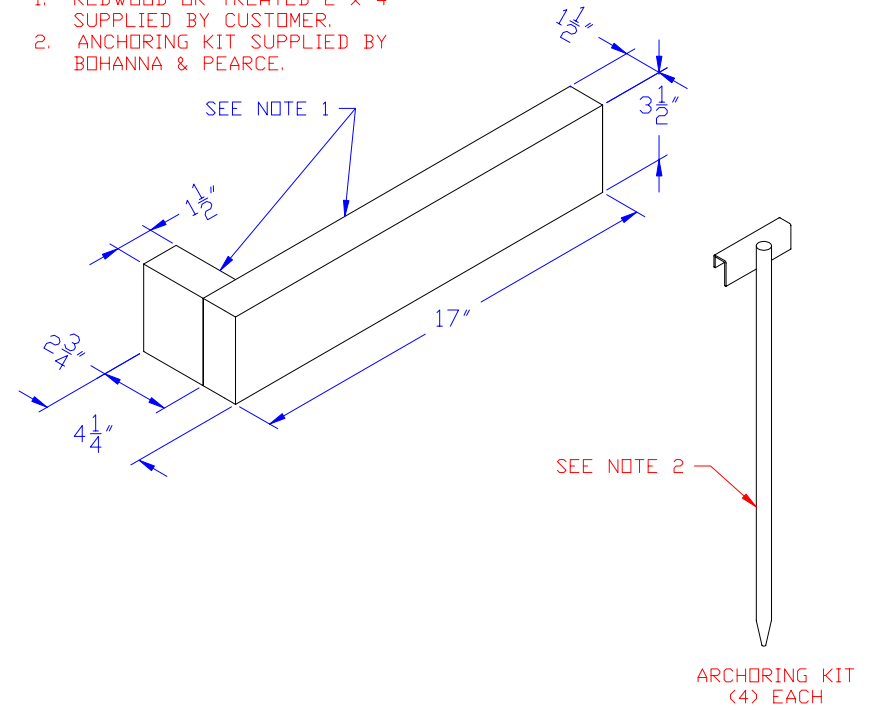

NOTES:

- 1. REDWOOD OR TREATED 2 x 4 SUPPLIED BY CUSTOMER.
- 2. ANCHORING KIT SUPPLIED BY BOHANNA & PEARCE.

Bohanna & Pearce, Inc.

724 East Grant Line Road, Tracy, CA 95304, Phone: (800) 772-3978 Fax: (209) 833-9238